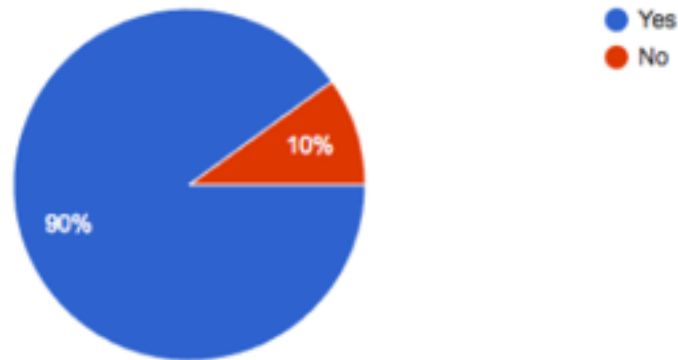

What are the reasons you do not recycle? Check all that apply. (103 responses)

It takes to much time- 11%
 It won't make a difference- 0%
 I don't know how to recycle- 7.8%
 I don't have enough recyclables to warrant it- 16.5%
 I don't have enough space or the right container- 32%
 No reliable transportation- 5.8%
 Other- 53.4%

Breakdown of Other:

reasons people do not recycle (32 responses)

The Other in the bar graph is broken down in the pie chart labeled “reasons people do not recycle”

Would you recycle if you knew more about it? (261 responses)